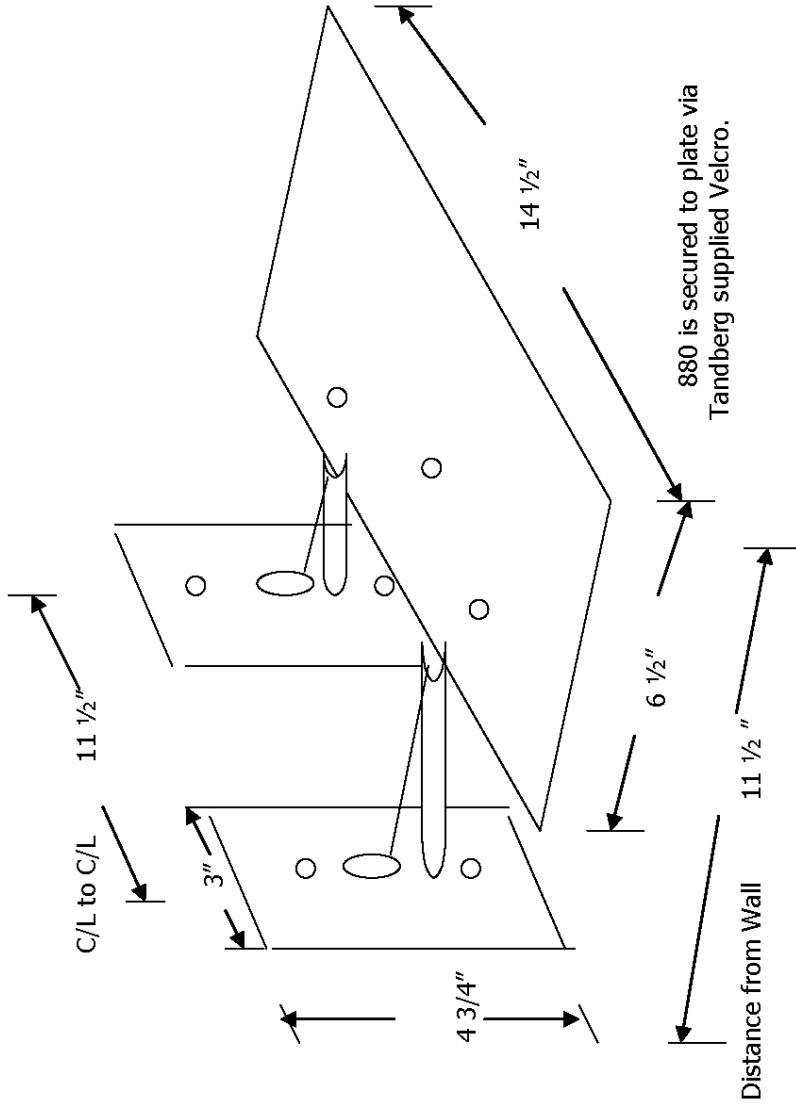

Wall Mount for Tandberg 990, 880, 770MXP and 550

WM-880-B

Note: WM-880-B consists of 3 parts
1- WM/CM-800 Plate and 2-WM-300 Brackets

Designed to mount over 2 standard single gang electrical boxes or directly on wall