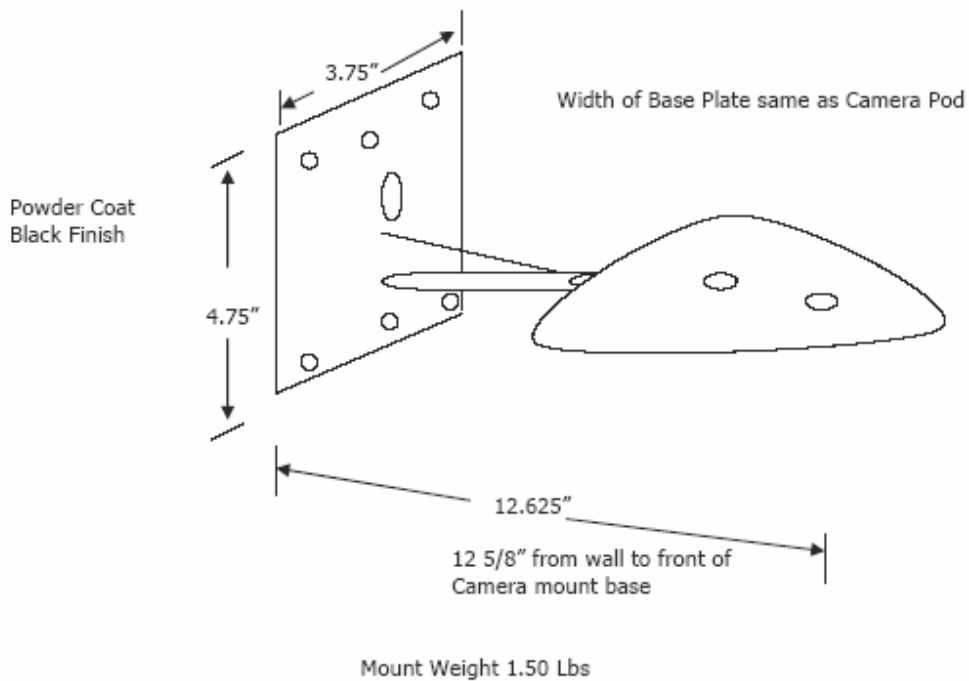

### **Wall Mount for Sony BRC-300 - 3 Chip PTZ Camera**

**Note: WM-BRC-B consists of 2 parts,  
WMBRC Plate and WM400 Bracket**

**Designed for mounting on wall using suitable customer provided anchors.**