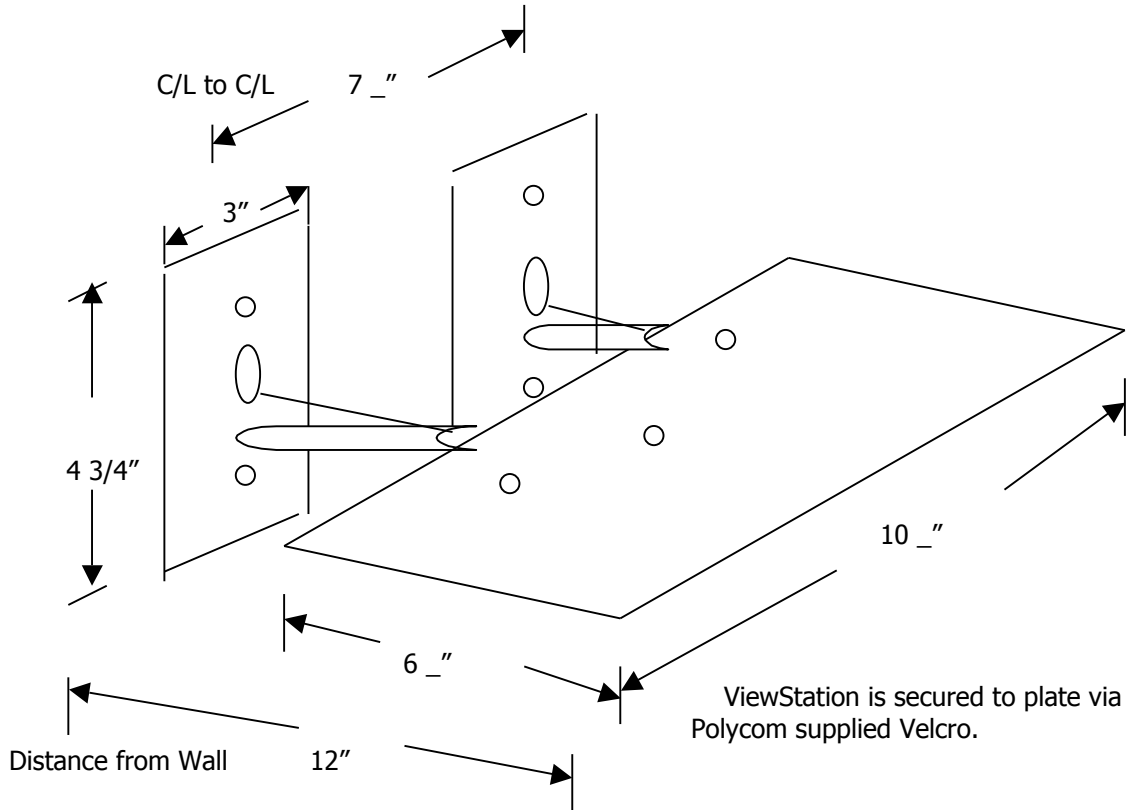

Wall Mount for Polycom ViewStation

WM-VS-B

**Note: WM-VSB consists of 3 parts
1- WM/CM-700 Plate and 2-WM-300 Brackets**

Designed to mount over 2 standard single gang electrical boxes or directly on wall