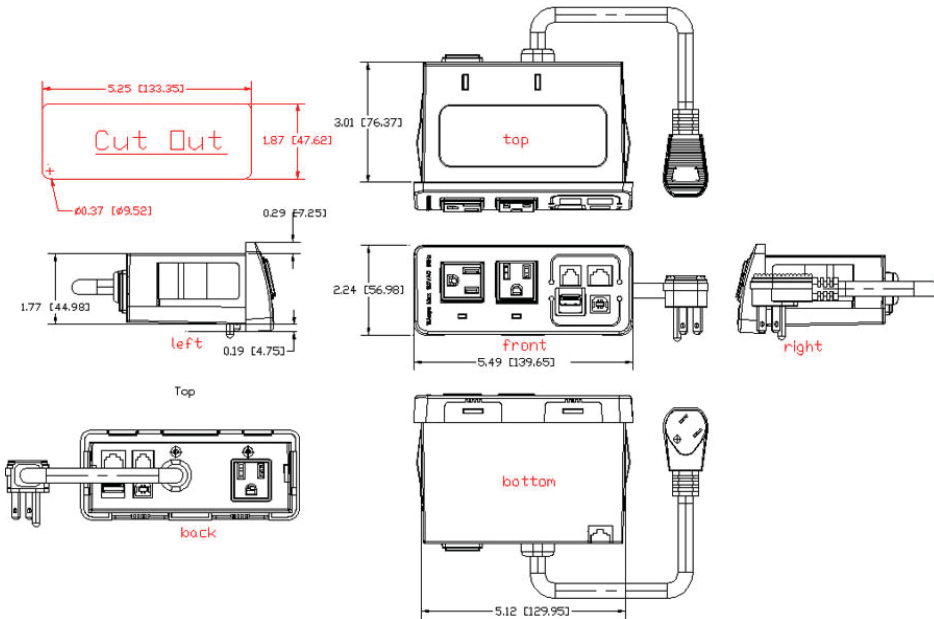

## PC-PATCH Power Panel

### Model PC-PATCH Power Panel with Surge Protection and USB

By using this VFI supplied surge protector with USB you can plug in a USB stick or portable device and have it linked to the PC inside your Lectern or Podium. You can keep powered and connect to Ethernet or Phone. It is ideal for keeping laptops powered.

#### Standard Features Include:

- 416 joule surge protection, ground indicator & 10' power cord
- Can be snapped into a cutout or a mounting bracket
- 2 Electrical outlets, 1 RJ-11 (Phone)
- 1 RJ45 (Data), 2 USB ports
- Electrical outlets set at 90 degrees to accommodate power-blocks

#### Specifications:

BLACK

MODEL	WIDTH	DEPTH	HEIGHT
PC-PATCH	5.5"	3"	2.25"

VFI can build or modify stock configurations to suit customer specifications. Please contact us to discuss how this service can help meet your needs. Some quantity restrictions may apply.